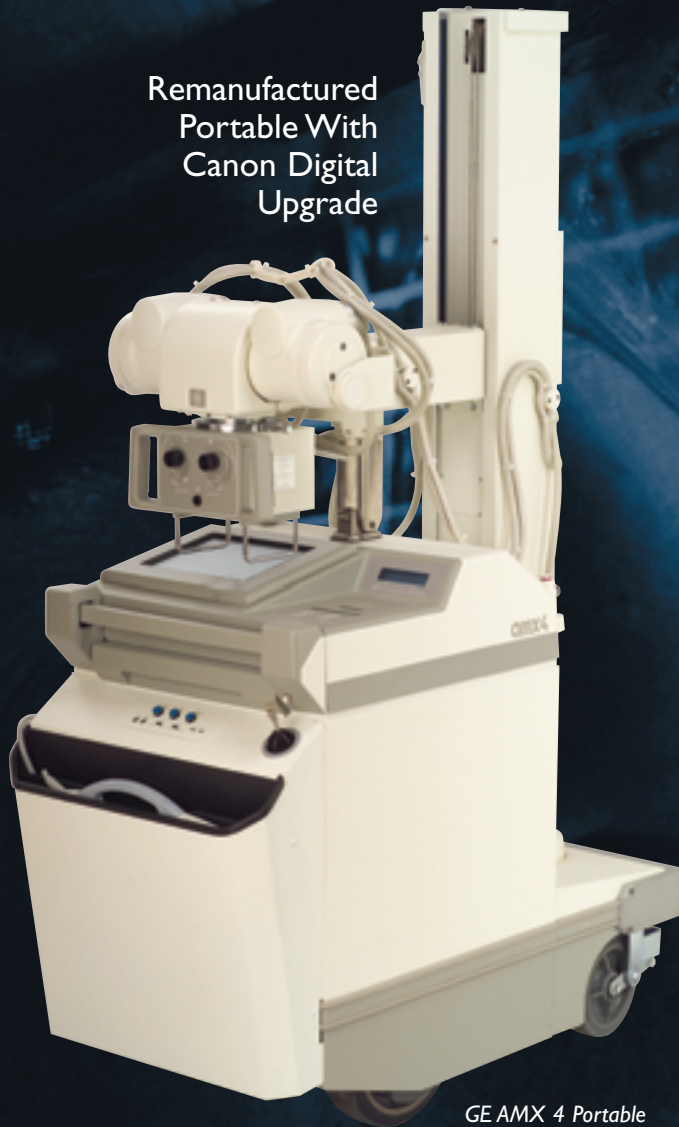

Go Digital

Remanufactured
Portable With
Canon Digital
Upgrade

GE AMX 4 Portable
with digital panel upgrade

Upgrade your existing AMX 4 or purchase an AMX 4 with the digital upgrade already installed. You can have a mobile DR at your fingertips by retrofitting to either a CXDI-50G or a CXDI-31 panel. The speed of the Canon Digital Radiotherapy system allows you to see your study right from the portable, brightly displayed on the easy-to-use touch screen.